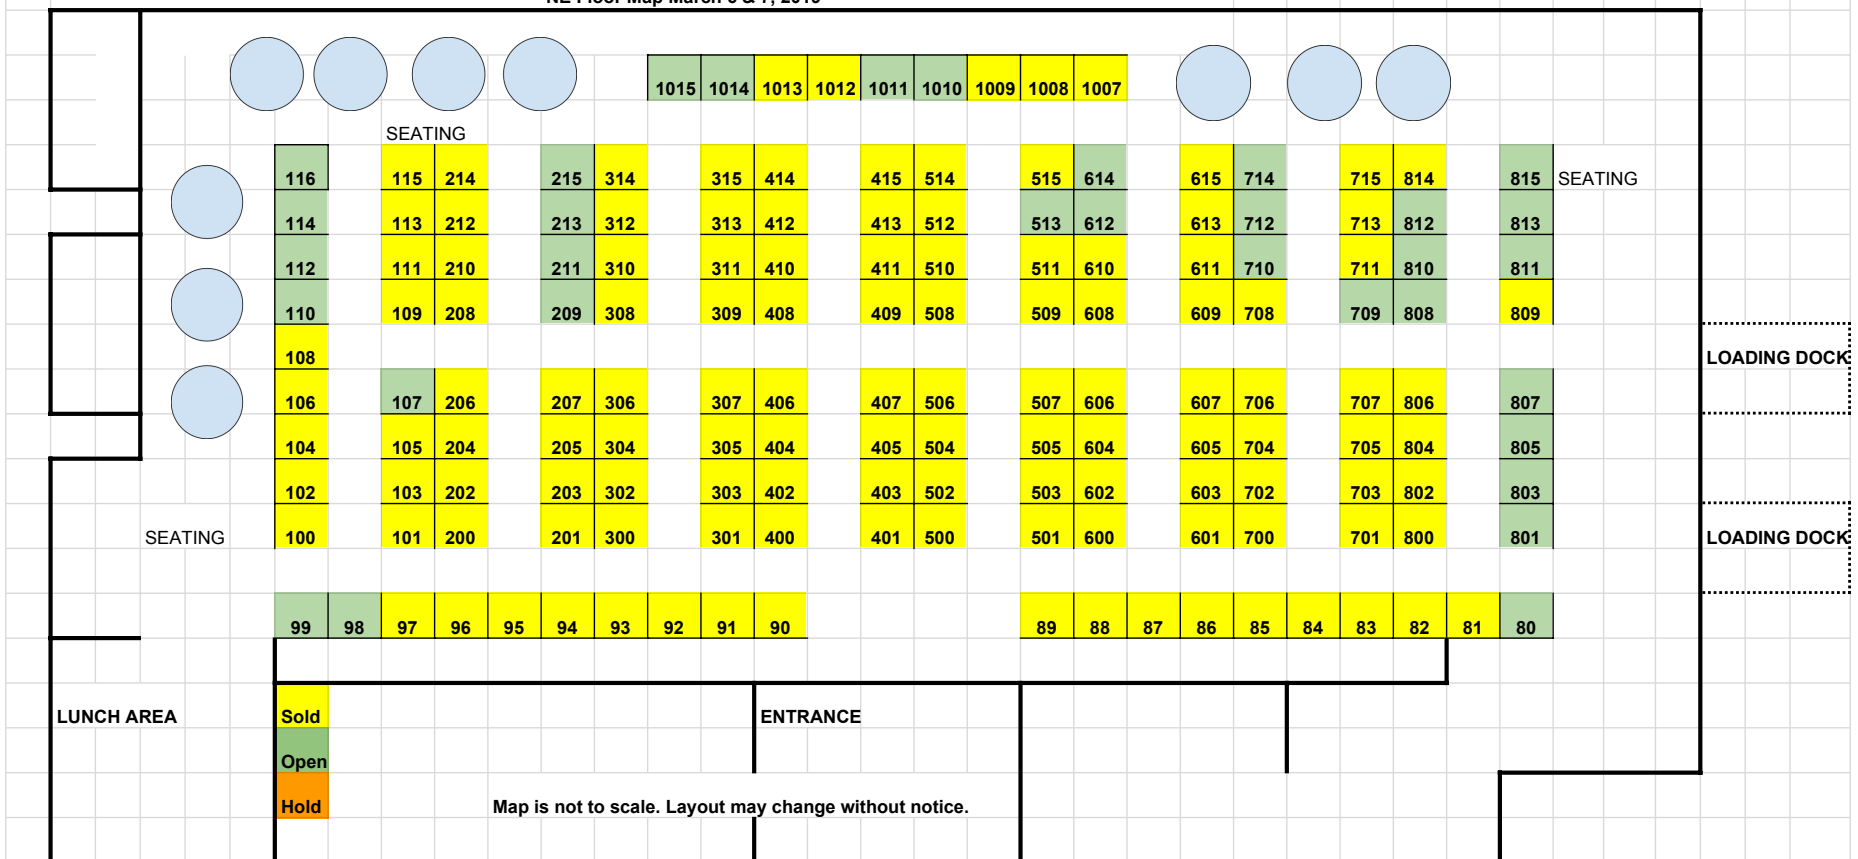

NE Floor Map March 6 & 7, 2019

SEATING

SEATING

SEATING

LOADING DOCK

LOADING DOCK

LUNCH AREA

ENTRANCE

- Sold
- Open
- Hold

Map is not to scale. Layout may change without notice.